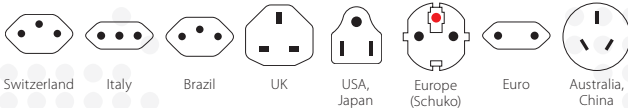

Standardfarbe

- Weiss

Combo World to Italy

2in1 solution: Italy and Europe – combined in a single adapter

This travel adapter ensures getting connected is easier than ever, not just in Italy but also in all other countries with Schuko standard sockets (as predominantly found in Europe). Our SKROSS® Combo World to Italy adapter provides global travellers with a safe, reliable and easy connection in all countries with the Italian and Schuko standard, making it an ideal solution for business and leisure travellers.

Suitable for

Compatibility (Input)

Compatibility (Output)

Packaging (Retail)

Product Category

- Country Travel Adapter: Combo

Technical Specifications

- Designed in Switzerland
- Suitable for equipment with earthed & unearthed plugs (2- & 3-pole)
- Input plugs: Switzerland, Italy, Brazil, UK, USA/Japan, Europe (Schuko & 2-pole Euro), Australia/China
- Output plugs: Italy, Europe (Schuko)
- Input voltage: 100 V – 250 V
- Max. load: 10 A
- Power rating: e.g. 100 V – 1000 W / 250 V – 2500 W
- Does not convert voltage